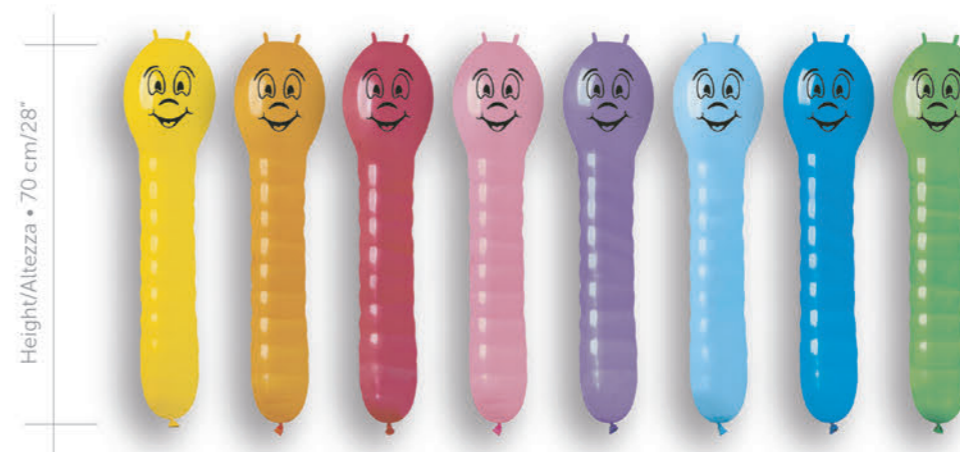

458602 • GPF35
86 Standard assortment • 50 Pcs

Height/Altezza • 70 cm/28"